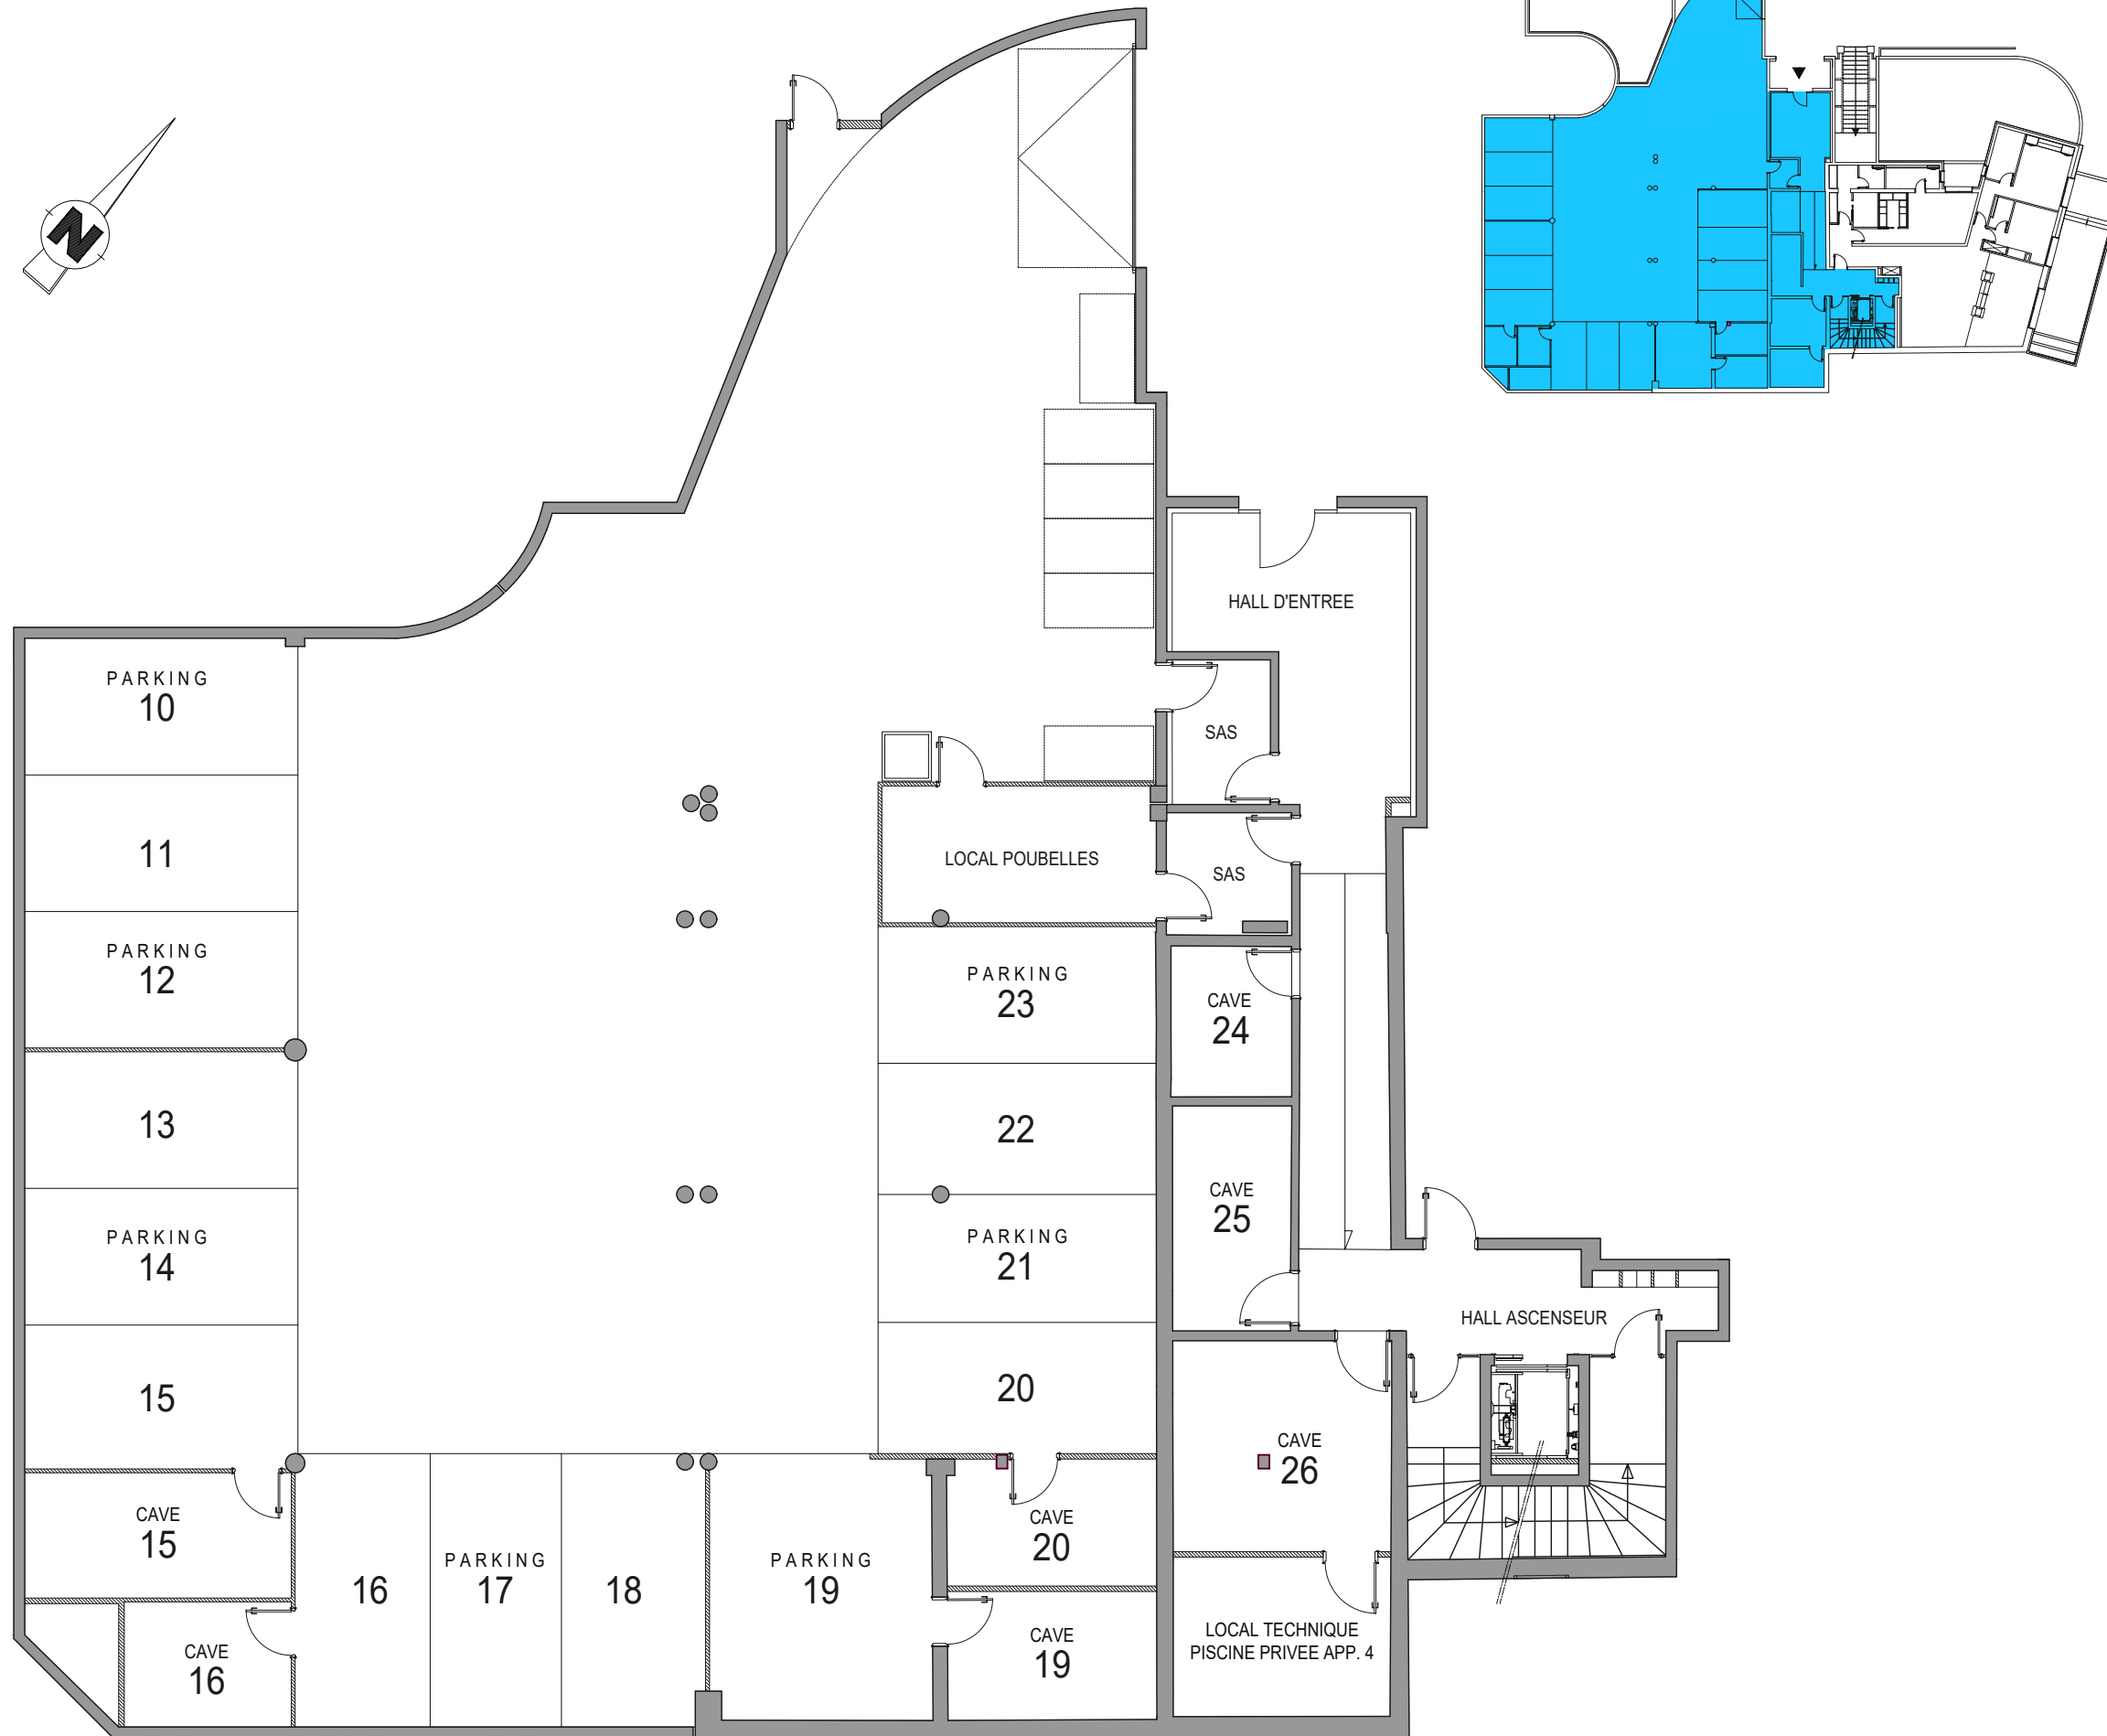

W : Window
WD : Window Door

959, Boulevard de la Garoupe
06160 Antibes

Parking Ground Floor

NOTA : The surface of the cupboards is included into the adjoining rooms

The surface areas and descriptions are given only as indications following the inventory report . They will be specified during the work.

24/02/2023

W : Window
WD : Window Door

959, Boulevard de la Garoupe
06160 Antibes

Parking Underground

NOTA : The surface of the cupboards is included into the adjoining rooms

The surface areas and descriptions are given only as indications following the inventory report . They will be specified during the work.