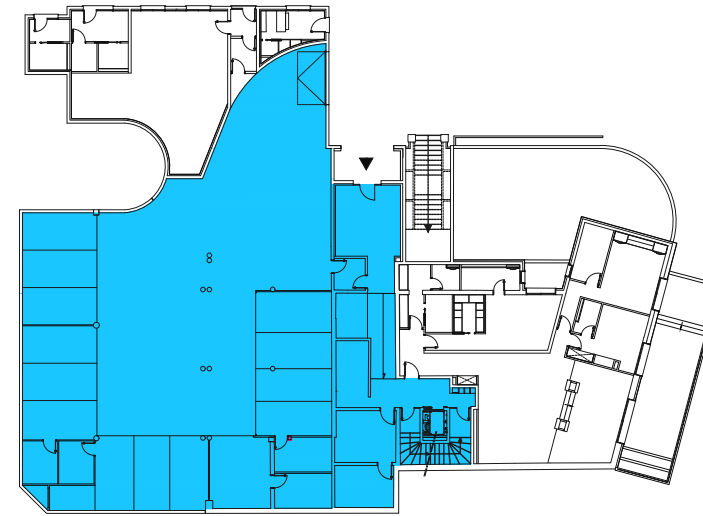

W : Window
WD : Window Door

959, Boulevard de la Garoupe
06160 Antibes

Parking Ground Floor

NOTA : The surface of the cupboards is included into the adjoining rooms

The surface areas and descriptions are given only as indications following the inventory report . They will be specified during the work.

24/02/2023

W : Window
WD : Window Door

959, Boulevard de la Garoupe
06160 Antibes

Parking Underground

NOTA : The surface of the cupboards is included into the adjoining rooms

The surface areas and descriptions are given only as indications following the inventory report . They will be specified during the work.