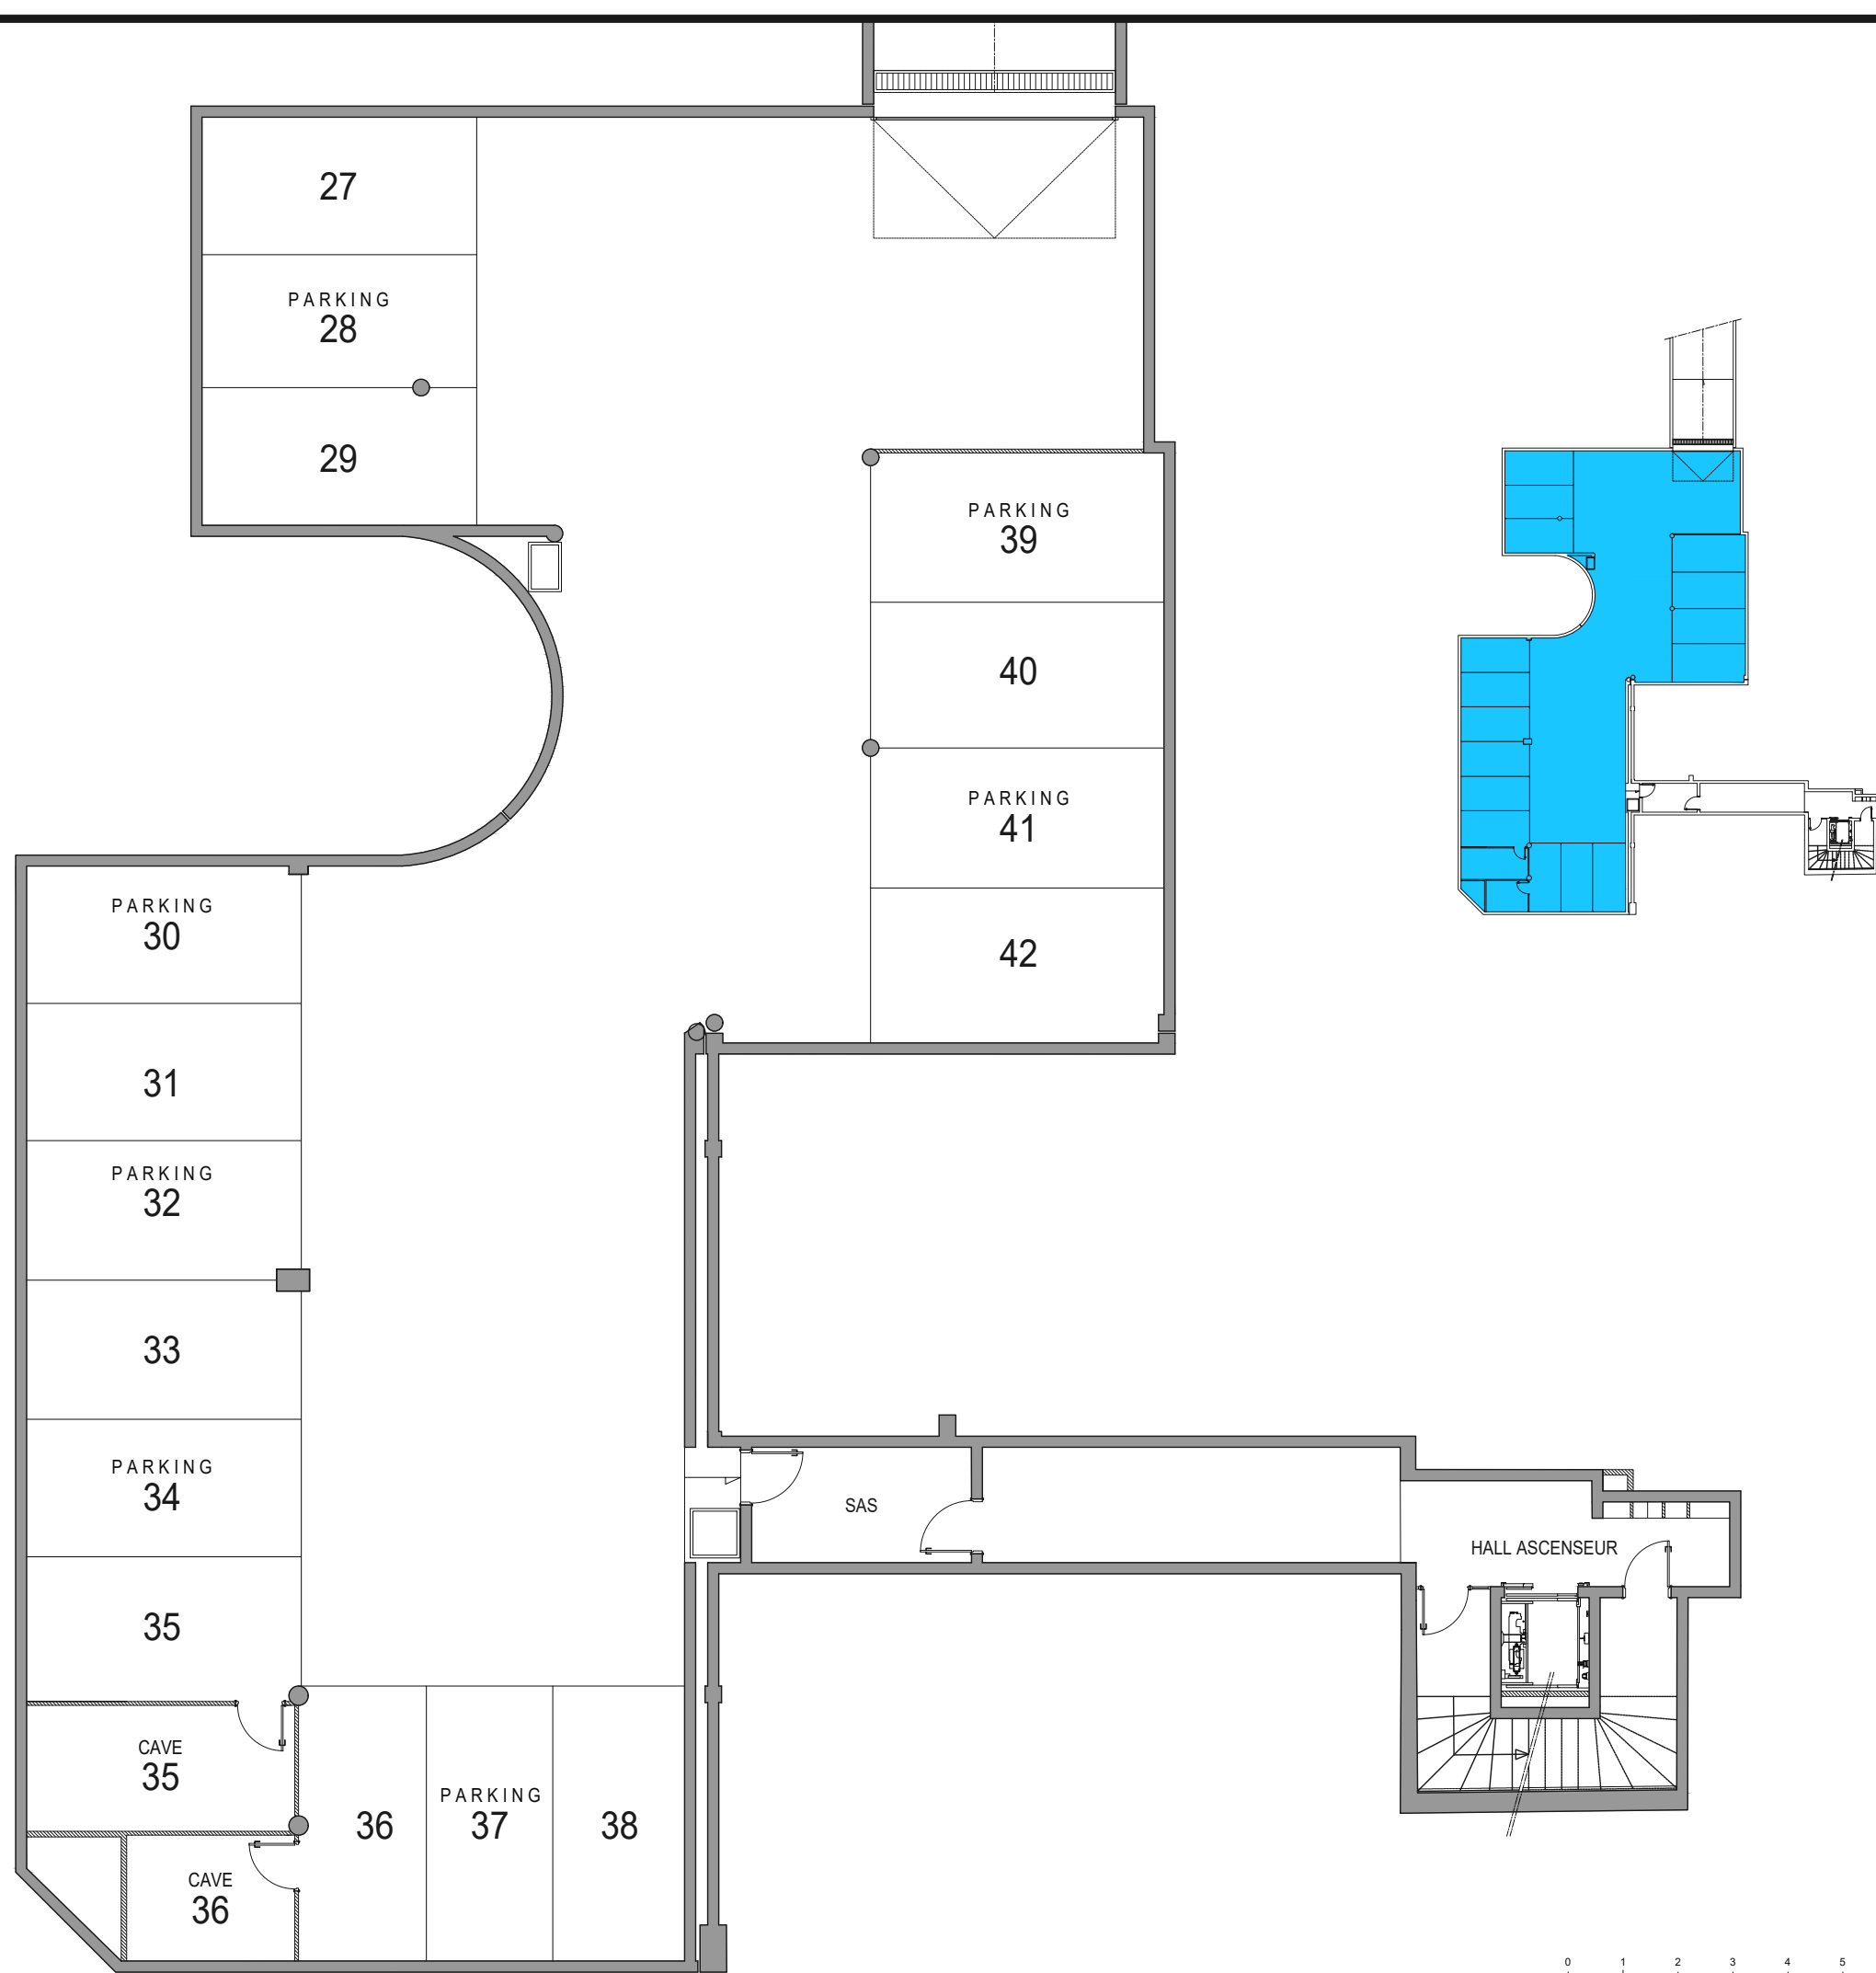

W : Window
WD : Window Door

959, Boulevard de la Garoupe
06160 Antibes

Parking Ground Floor

NOTA : The surface of the cupboards is included into the adjoining rooms

The surface areas and descriptions are given only as indications following the inventory report . They will be specified during the work.

24/02/2023

W : Window
WD : Window Door

959, Boulevard de la Garoupe
06160 Antibes

Parking Underground

NOTA : The surface of the cupboards is included into the adjoining rooms

The surface areas and descriptions are given only as indications following the inventory report . They will be specified during the work.