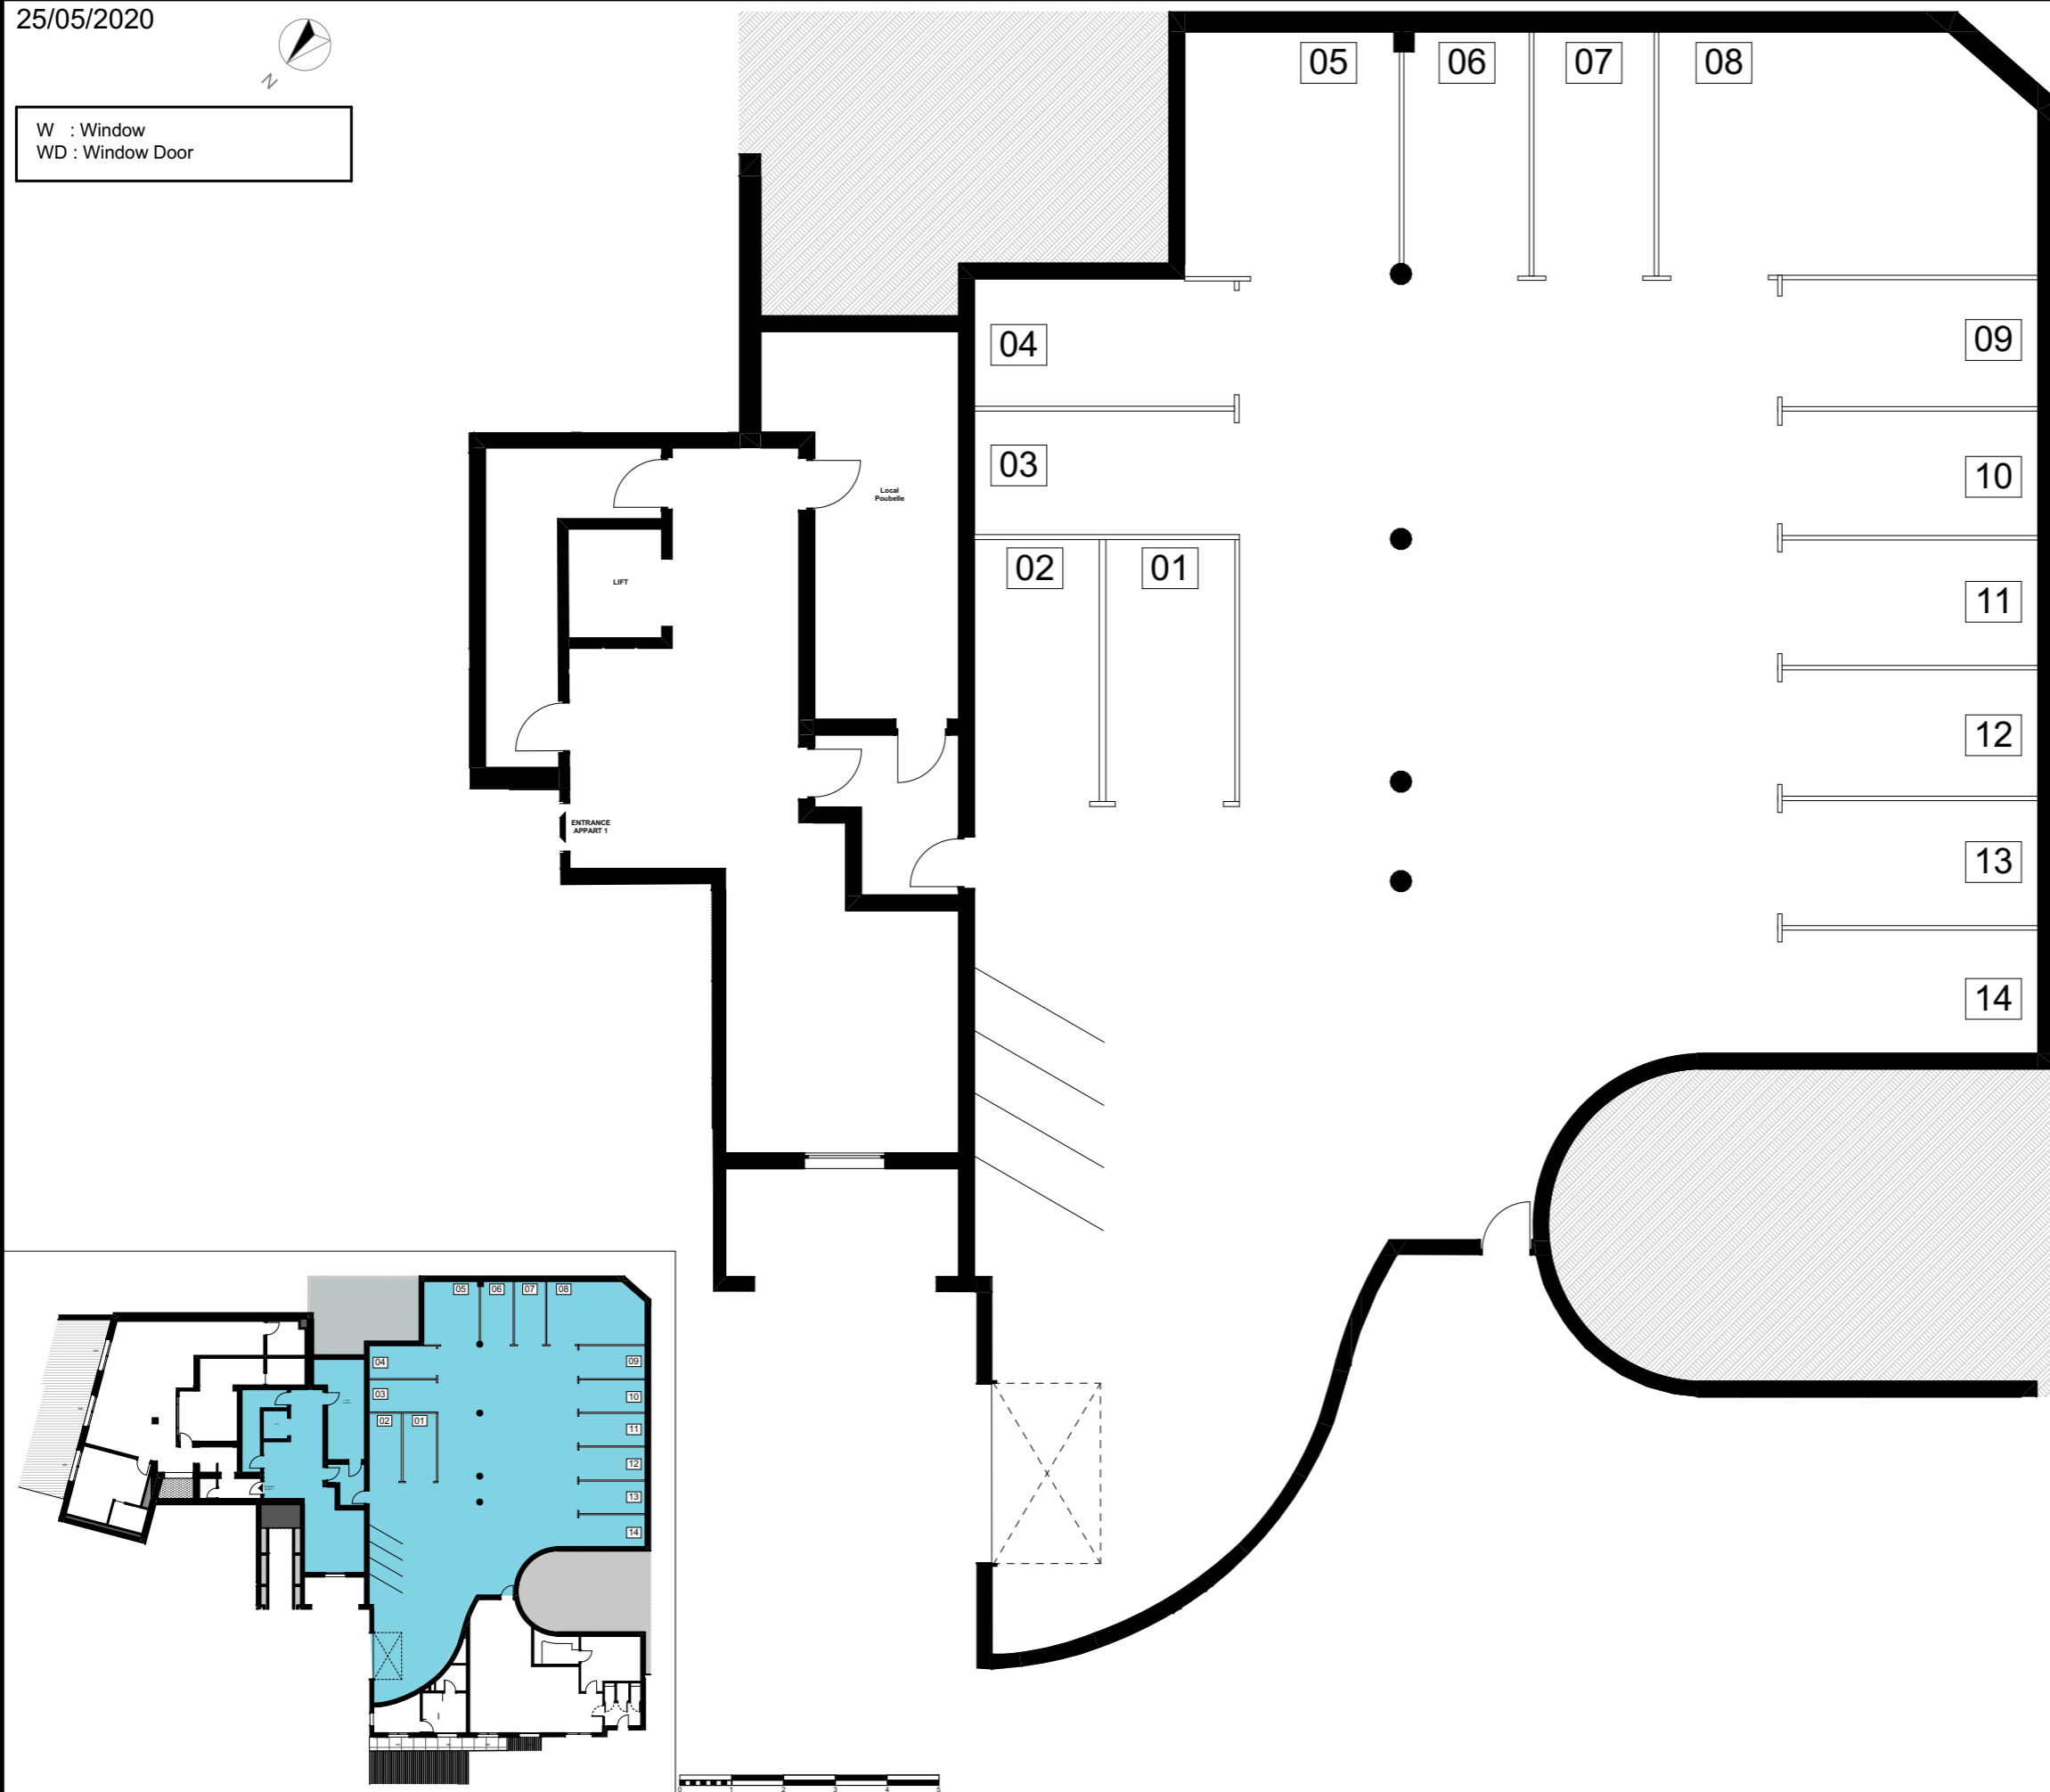

25/05/2020

W : Window
WD : Window Door

959 Boulevard de la Garoupe
06160 Antibes

Parking Ground Floor

NOTA :The surface of the cupboards is included into the adjoining rooms

The surface areas and descriptions are given only as indications following the inventory report . They will be specified during the work.

26/05/2020

W : Window
WD : Window Door

959 Boulevard de la Garoupe
06160 Antibes

Parking UnderGround

NOTA :The surface of the cupboards is included into the adjoining rooms

The surface areas and descriptions are given only as indications following the inventory report . They will be specified during the work.