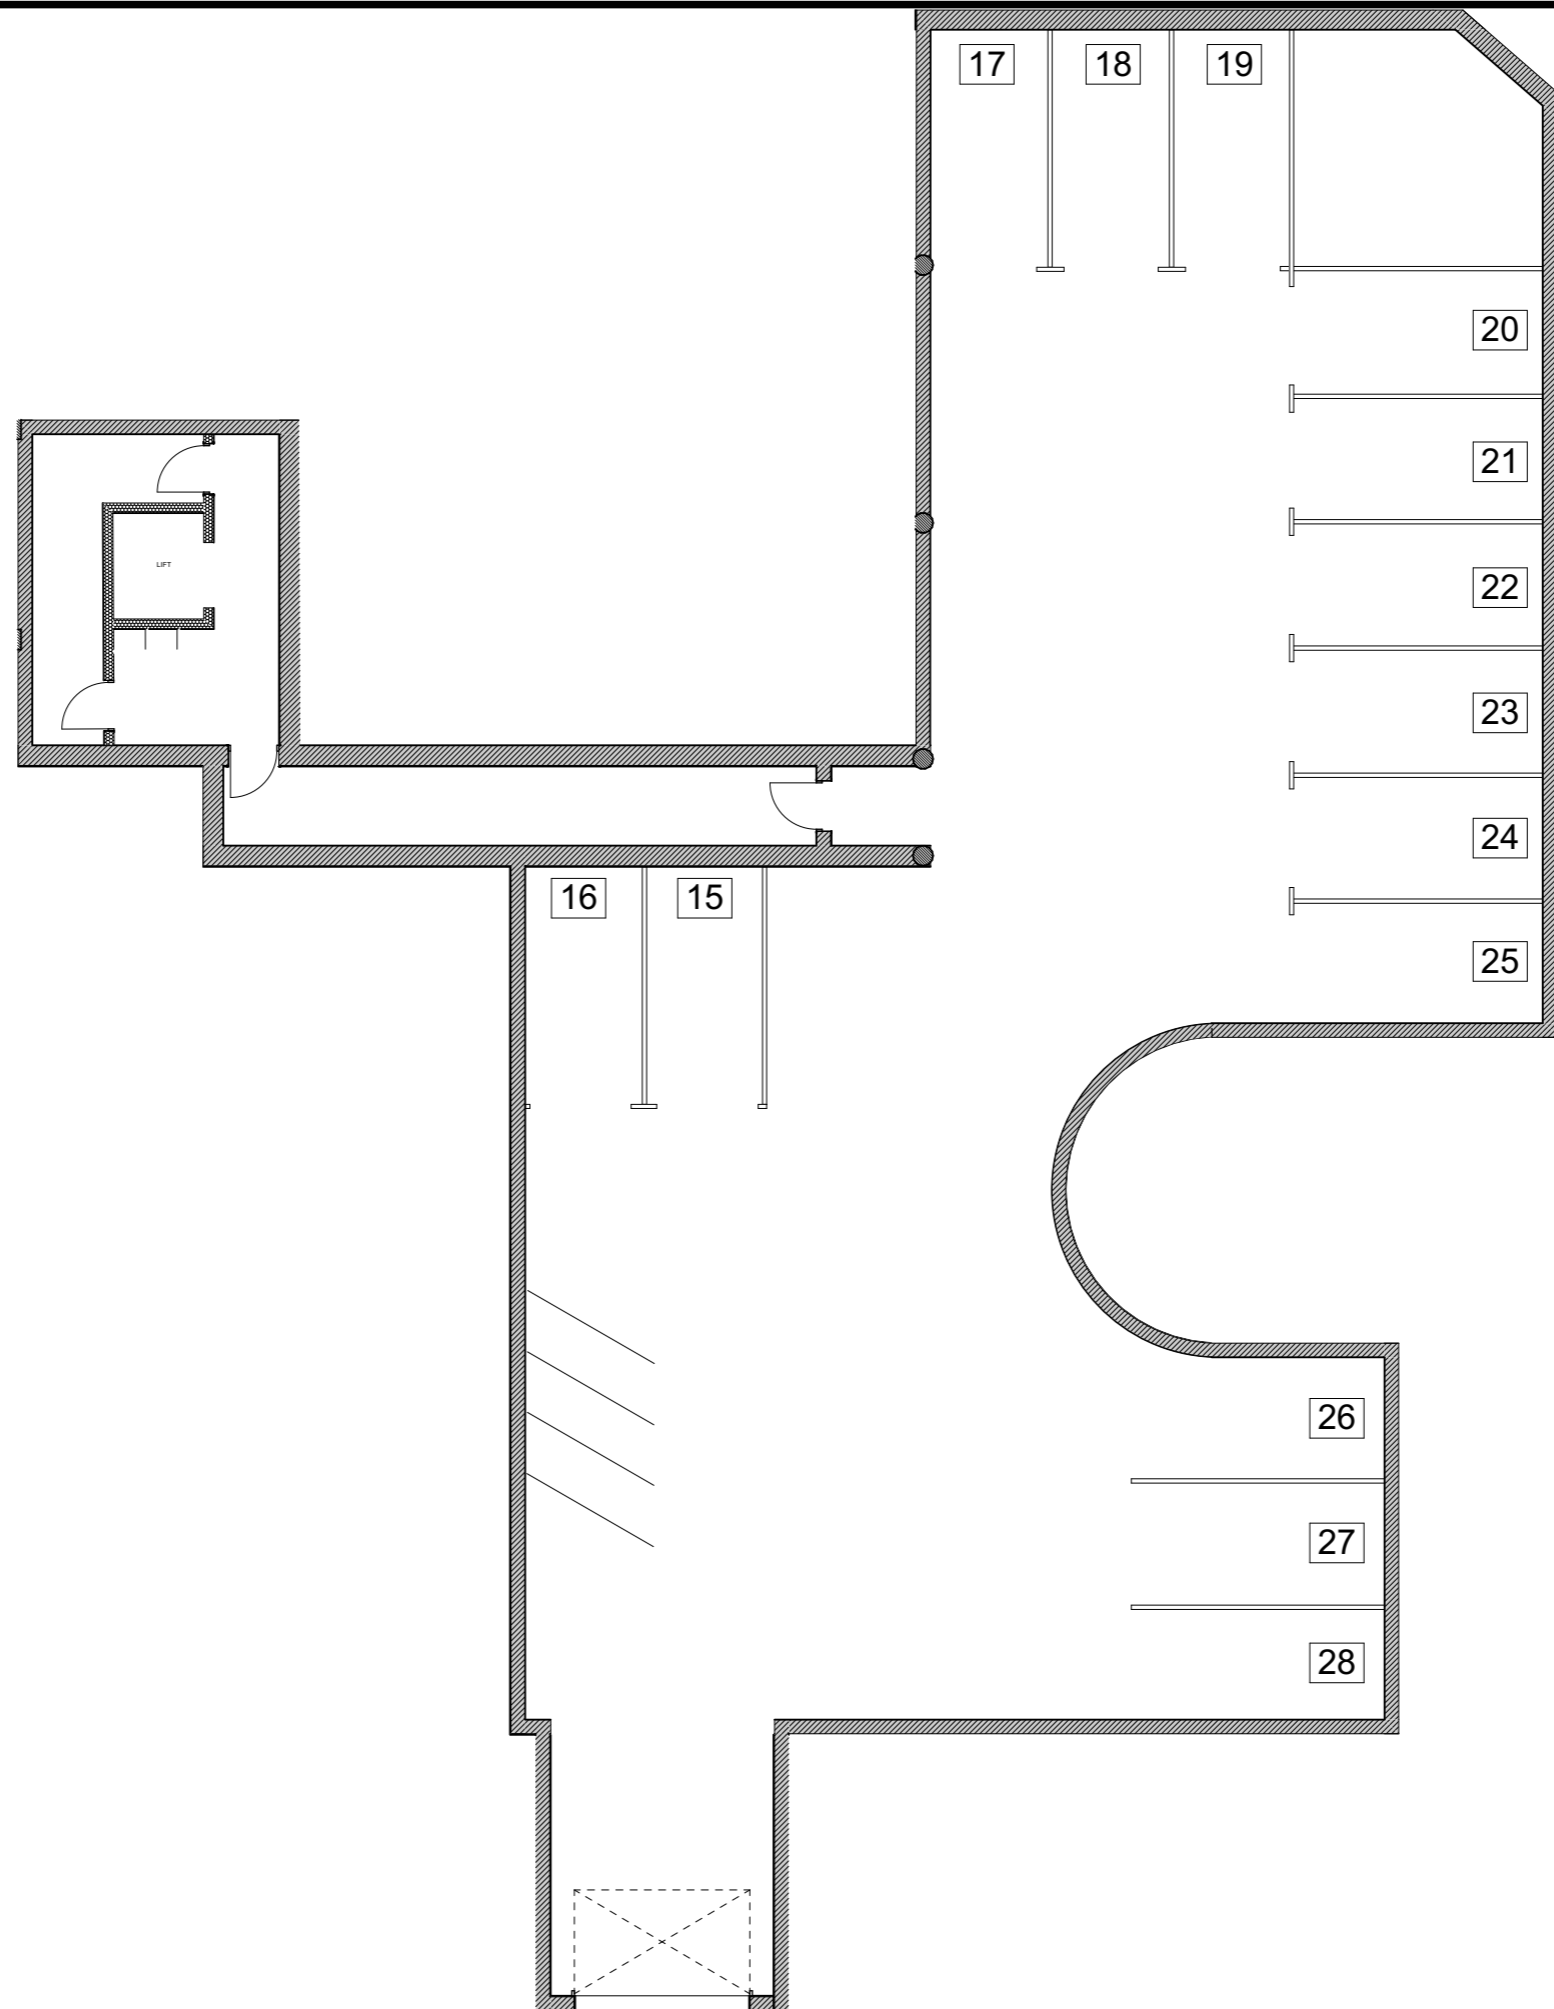

25/05/2020

W : Window
WD : Window Door

959 Boulevard de la Garoupe
06160 Antibes

Parking Ground Floor

NOTA :The surface of the cupboards is included into the adjoining rooms

The surface areas and descriptions are given only as indications following the inventory report . They will be specified during the work.

26/05/2020

W : Window
WD : Window Door

959 Boulevard de la Garoupe
06160 Antibes

Parking UnderGround

NOTA :The surface of the cupboards is included into the adjoining rooms

The surface areas and descriptions are given only as indications following the inventory report . They will be specified during the work.