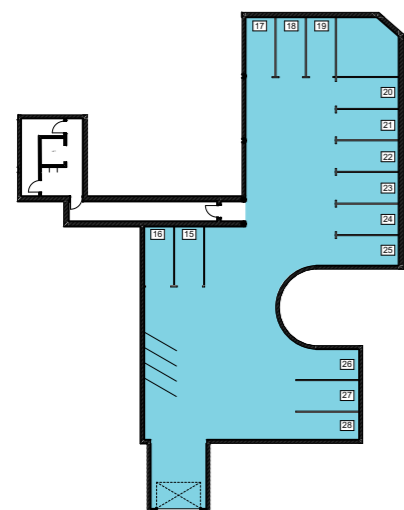

25/05/2020

W : Window
WD : Window Door

959 Boulevard de la Garoupe
06160 Antibes

Parking Ground Floor

NOTA :The surface of the cupboards is included into the adjoining rooms

The surface areas and descriptions are given only as indications following the inventory report . They will be specified during the work.

26/05/2020

W : Window
WD : Window Door

959 Boulevard de la Garoupe
06160 Antibes

Parking UnderGround

NOTA :The surface of the cupboards is included into the adjoining rooms

The surface areas and descriptions are given only as indications following the inventory report . They will be specified during the work.